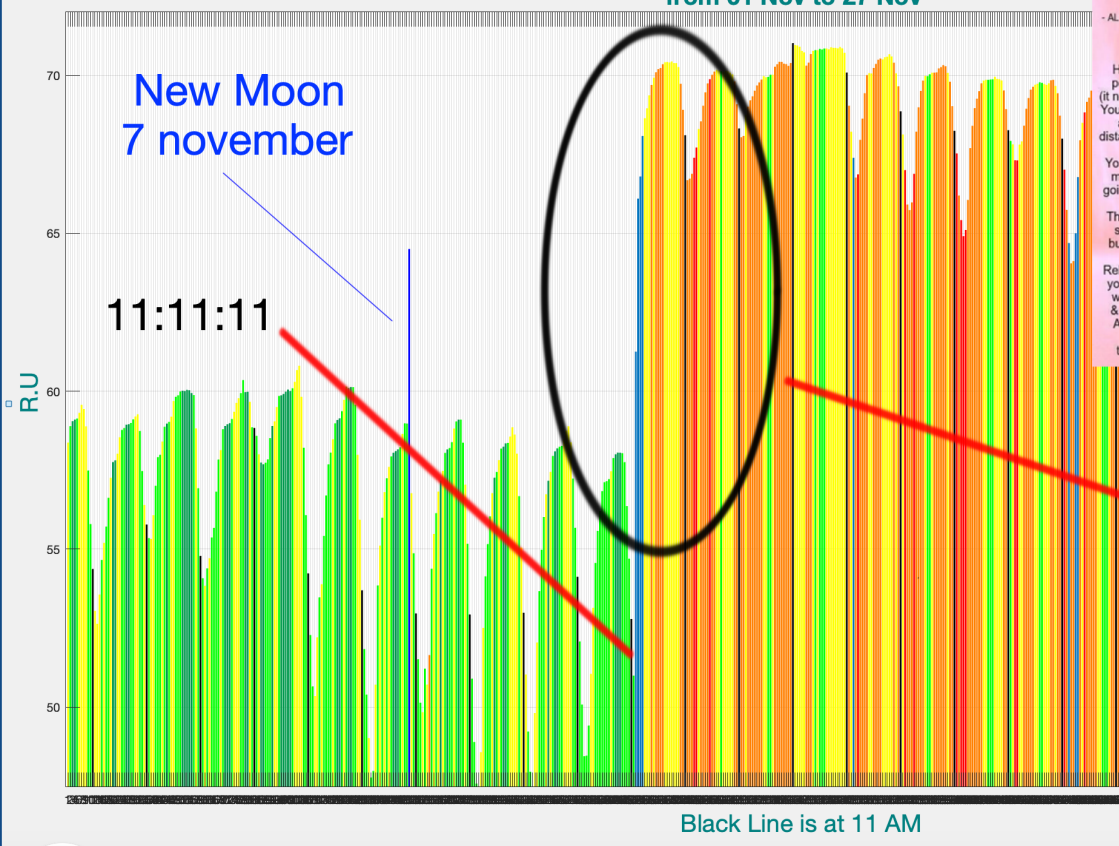

**WTC Mexico Intensity of the Enviroment
from 01 Nov to 27 Nov**