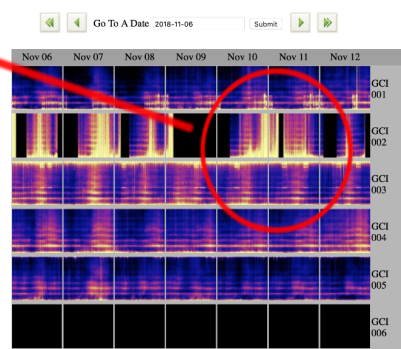

Spectrogram Calendar